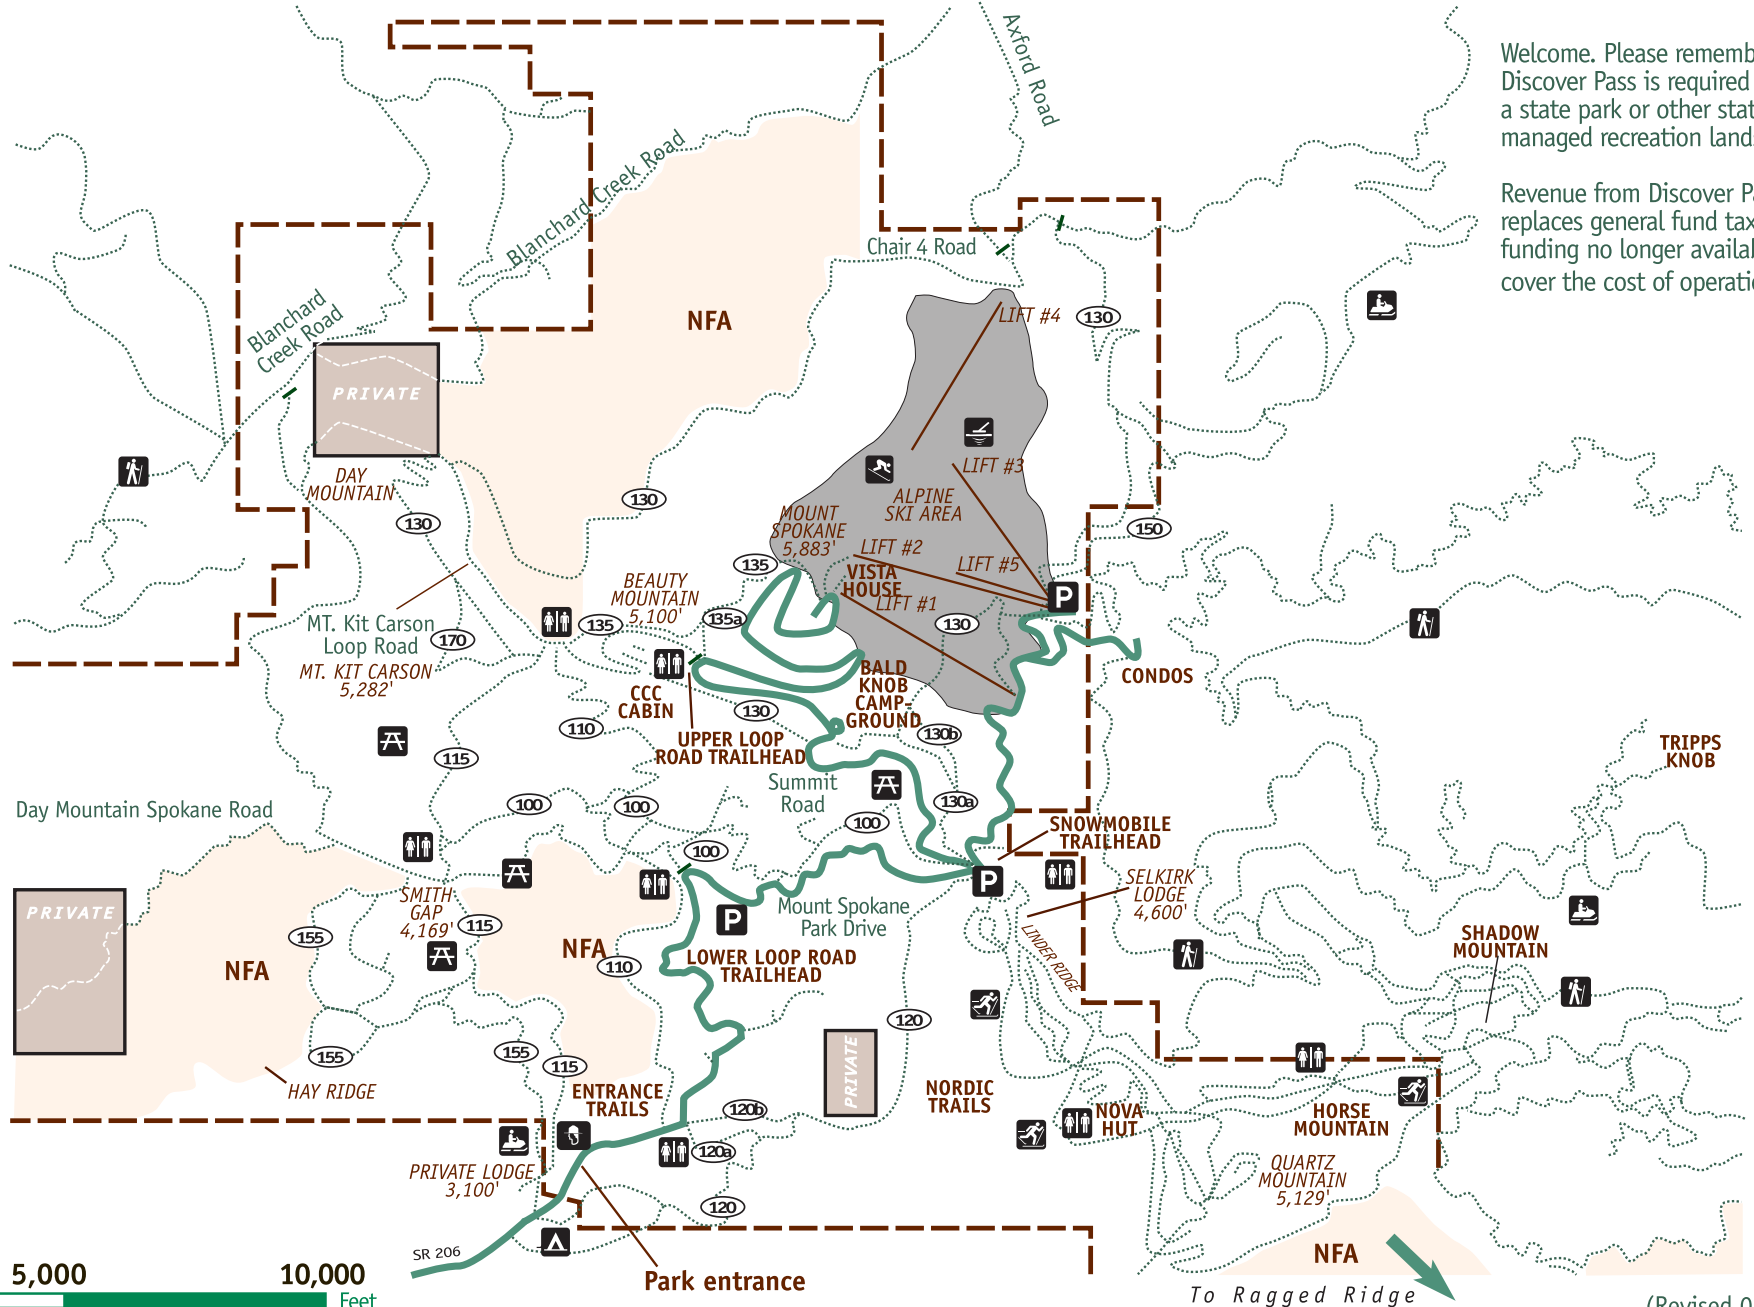

Mount Spokane State Park

- Hiking
 - Picnic area
 - Camping
 - Parking
 - Restroom
 - Cross-country ski area
 - Ski area
 - Snowmobile area
 - Ranger station
 - Park boundary
 - Metal detecting area
- Users of metal detectors must complete an application and register with park staff before metal detecting.

Welcome. Please remember a Discover Pass is required to visit a state park or other state-managed recreation lands.

Revenue from Discover Pass replaces general fund tax funding no longer available to cover the cost of operations.

(Revised 07-30-14)